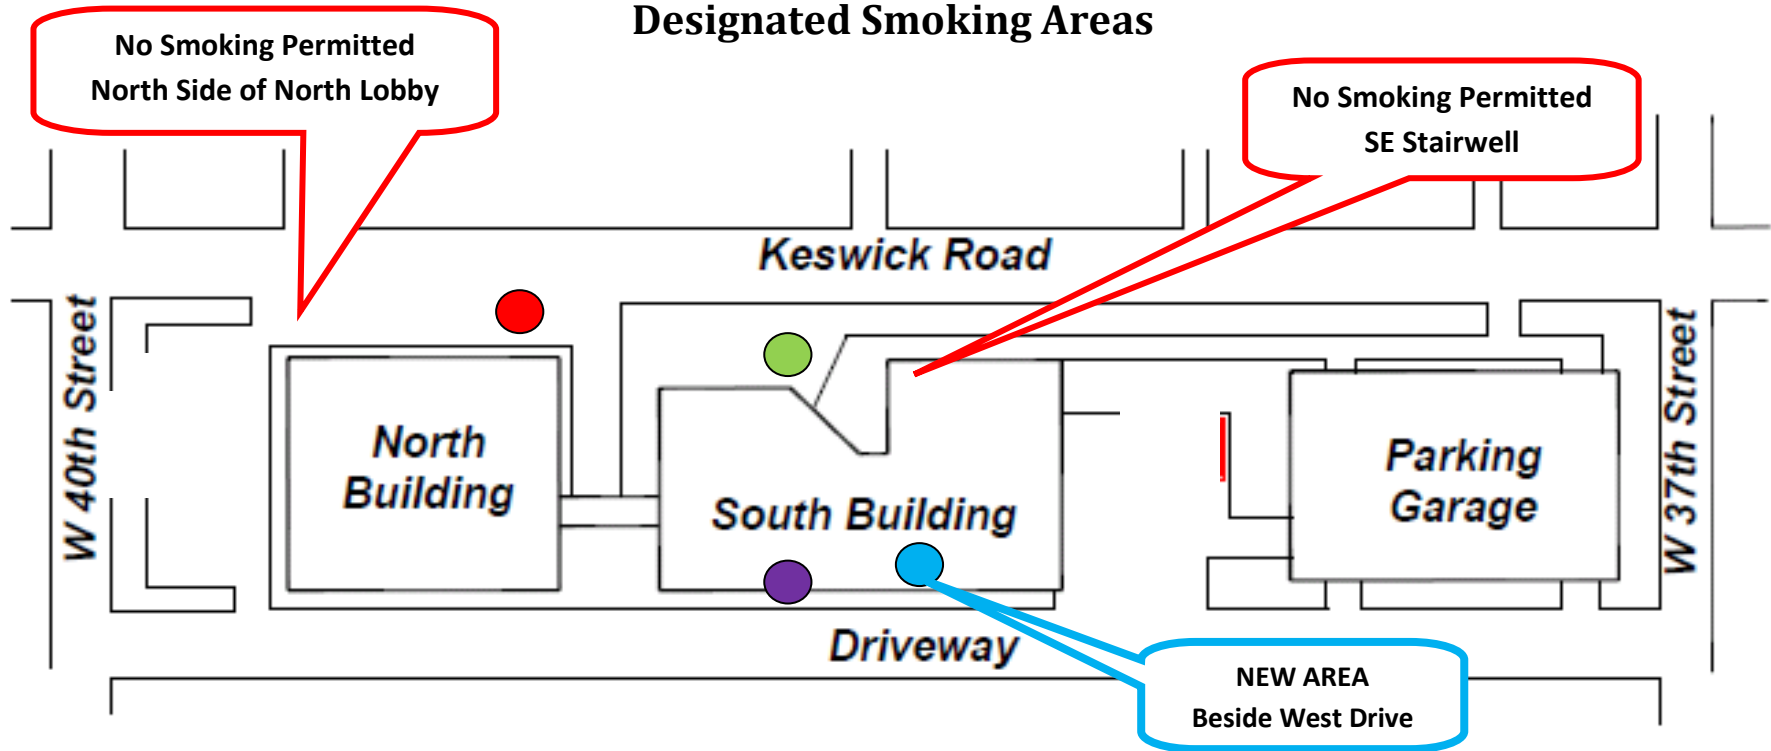

## Designated Smoking Areas

- North Lobby – Smoking will only be permitted to the South of the building closest to loading dock
  - **We will no longer permit smoking to the North of the building entrance, closest to the North Parking Lot**
- South Lobby – Smoking will only be permitted to the Left of the lobby and Keswick Road
- South Lobby – Smoking will be permitted to the Right of the lobby and the West Drive
- South Visitors Lot – New Under Cover Smoking area beside the West Drive (benches and urns provided)
  - **We will no longer permit smoking near the bottom of the SE stairwell or the SW stairwell**